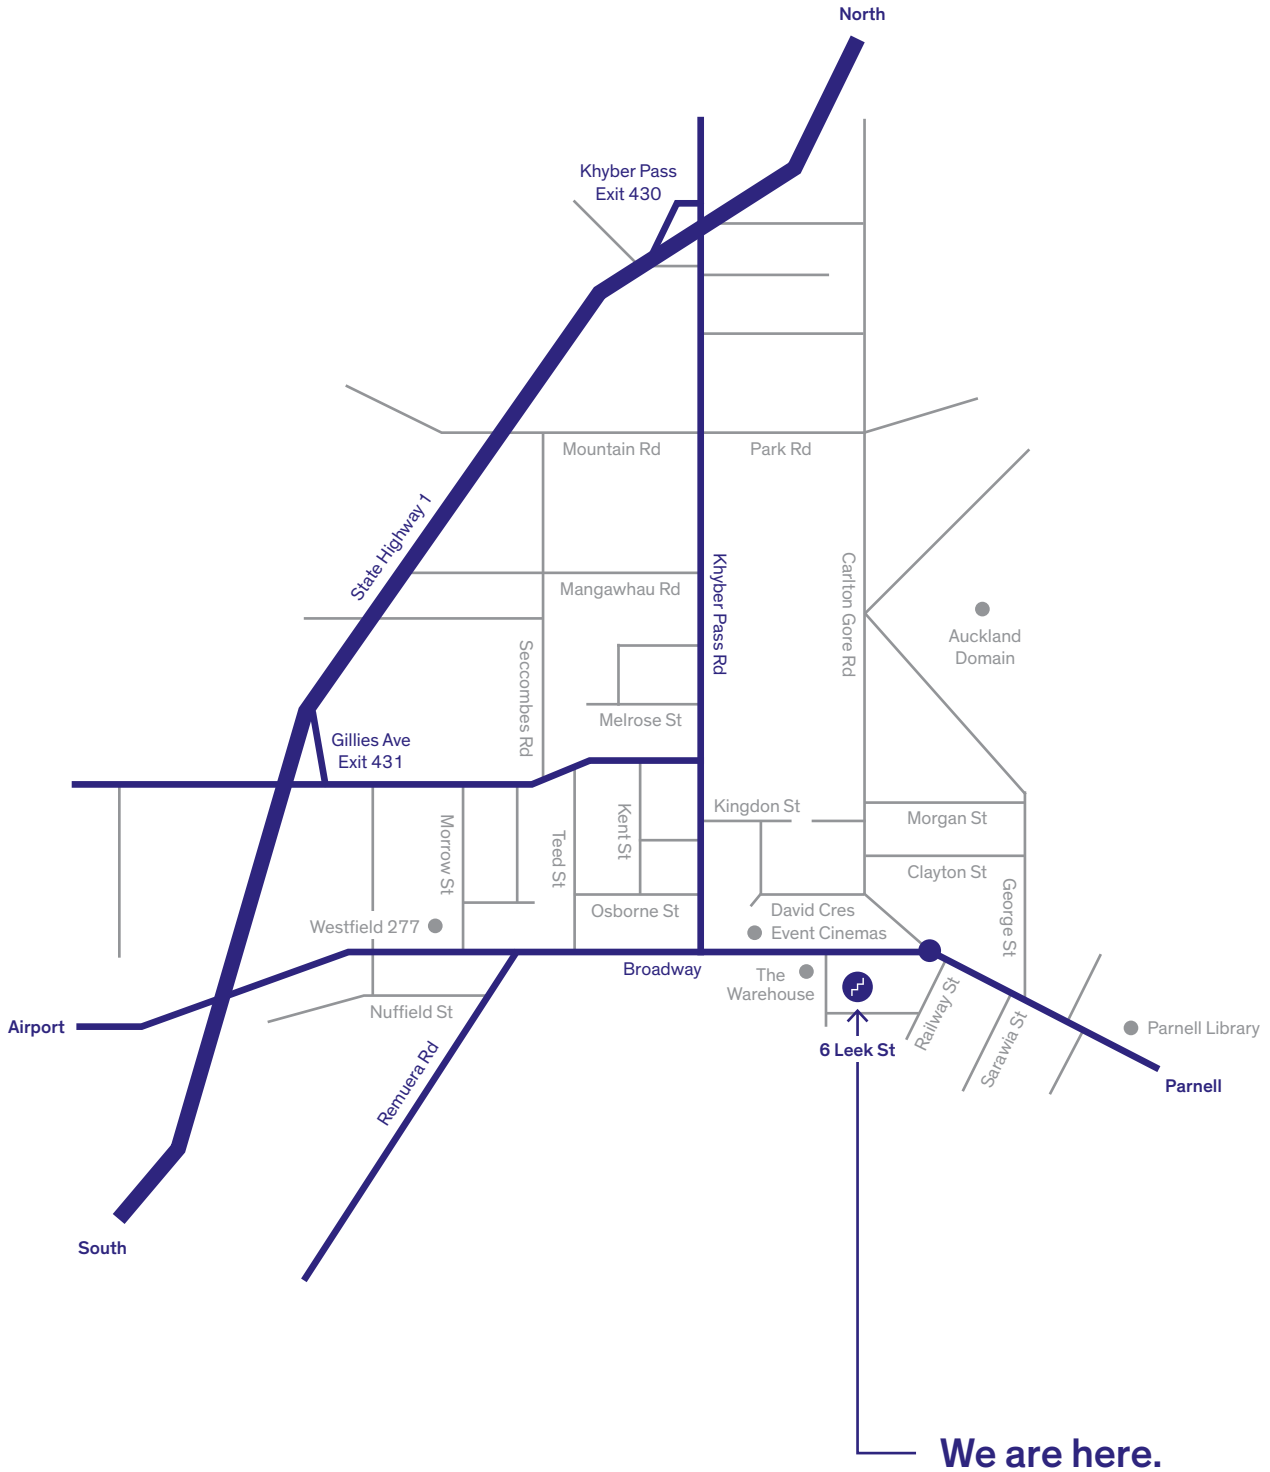

We are where?

Richards Partners

6 Leek Street
Newmarket, Auckland
New Zealand 1023

T+ 64 9 520 0014
brand@richards.partners

Our studio is located on Leek St, adjacent to Broadway. You can get there via either the Warehouse entrance on Broadway, or Railway St. You can park directly beneath our building. However if spaces are taken, paid parking is available below the Warehouse and across the road.